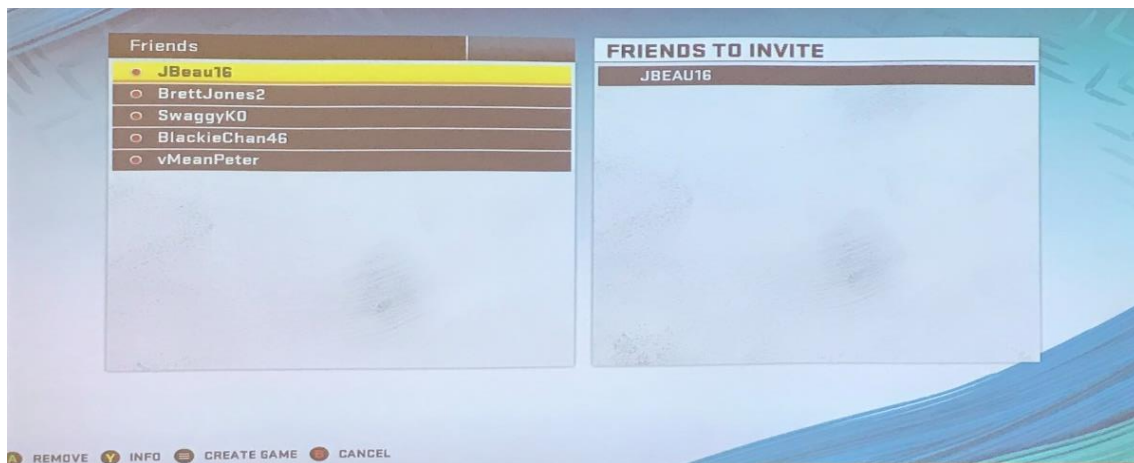

## Xbox Madden NFL 20 Find Gamer/Game Play Instructions

**Step 1:** To start a game, click on “EXHIBITION”

**Step 2:** Scroll to “ONLINE HEAD TO HEAD” and click

**Step 3:** Click on Play a Friend

**Step 4:** Click on the gamer tag of the person you are going to play (you will have to add them as a friend for them to show up under friends on the left hand side)

**Step 5:** Once you click on the gamer tag of the person you are going to play they will show up on the right side of the screen under "FRIENDS TO INVITE". You will then click "CREATE GAME" on the bottom left of the screen with the menu button on the controller.