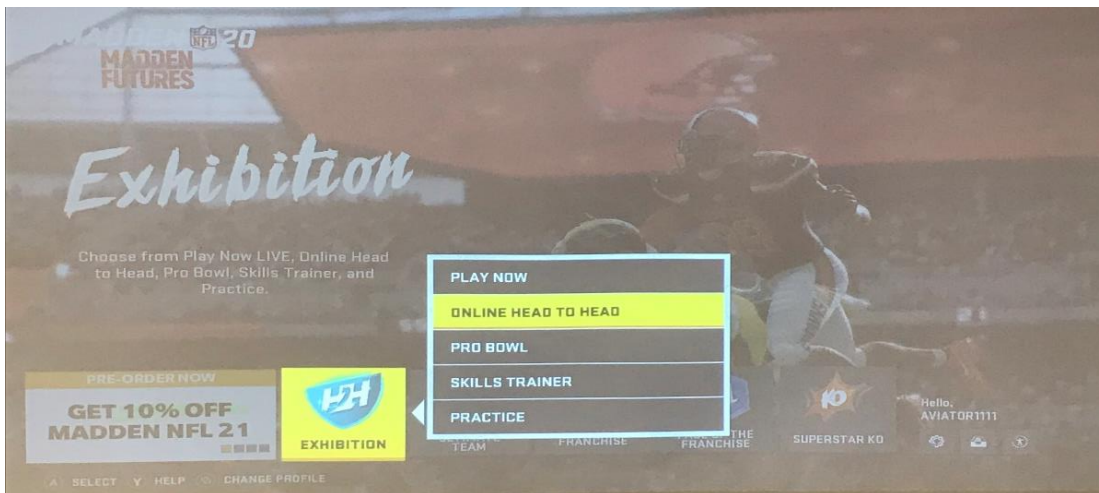

## Xbox Madden NFL 20 Find Gamer/Game Play Instructions

**Step 1:** To start a game, click on “EXHIBITION”

**Step 2:** Scroll to “ONLINE HEAD TO HEAD” and click

**Step 3:** Click on Play a Friend

**Step 4:** Click on the gamer tag of the person you are going to play (you will have to add them as a friend for them to show up under friends on the left hand side)

**Step 5:** Once you click on the gamer tag of the person you are going to play they will show up on the right side of the screen under "FRIENDS TO INVITE". You will then click "CREATE GAME" on the bottom left of the screen with the menu button on the controller.