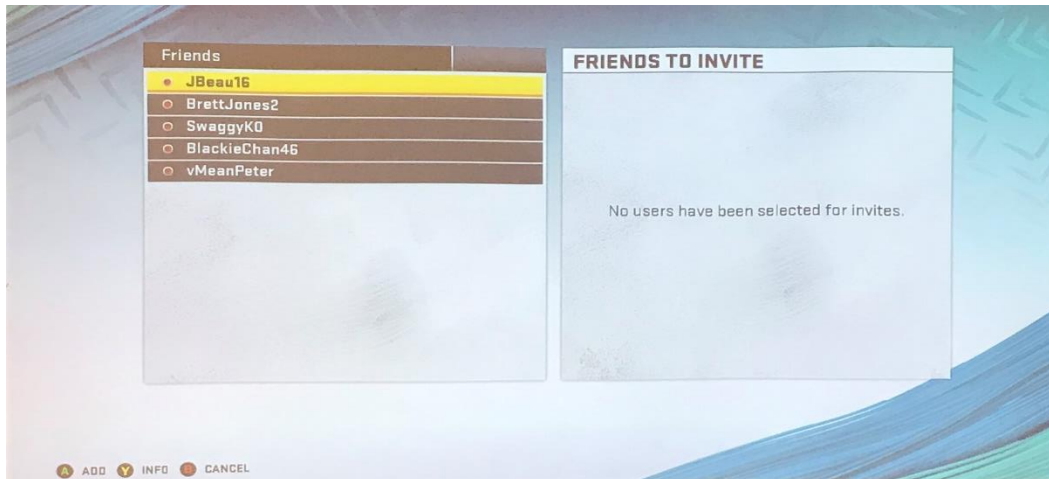

## Xbox Madden NFL 20 Find Gamer/Game Play Instructions

**Step 1:** To start a game, click on “EXHIBITION”

**Step 2:** Scroll to “ONLINE HEAD TO HEAD” and click

**Step 3:** Click on Play a Friend

**Step 4:** Click on the gamer tag of the person you are going to play (you will have to add them as a friend for them to show up under friends on the left hand side)

**Step 5:** Once you click on the gamer tag of the person you are going to play they will show up on the right side of the screen under "FRIENDS TO INVITE". You will then click "CREATE GAME" on the bottom left of the screen with the menu button on the controller.